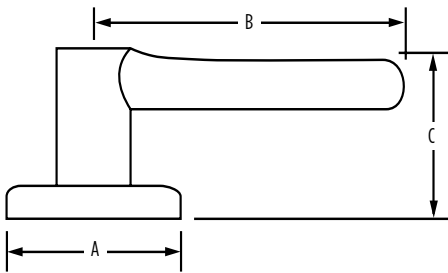

Privacy

Entry

Inactive

BRNL		 20 min.	Satin Nickel	Satin Chrome	Matte Black
Passage	GLC101 BRNL RDT	<input type="checkbox"/>	<input type="checkbox"/>	<input type="checkbox"/>	<input type="checkbox"/>
Privacy	GLC331 BRNL RDT	<input type="checkbox"/>	<input type="checkbox"/>	<input type="checkbox"/>	<input type="checkbox"/>
Entry	GLC535 BRNL RDT	<input type="checkbox"/>	<input type="checkbox"/>	<input type="checkbox"/>	<input type="checkbox"/>
Inactive	GLC12 BRNL RDT	<input type="checkbox"/>	<input type="checkbox"/>	<input type="checkbox"/>	<input type="checkbox"/>

SPECIFICATIONS

Door Prep	Cross Bore 2-1/8" Edge Bore 1" Latch Face 1" x 2-1/4"
Backset	Adjustable to 2-3/8" or 2-3/4"
Door Thickness	SMT 1-3/8" - 1 3/4" KW P&T 1-3/4"
Cylinder	SmartKey or KW 5-pin
Faceplates	1" x 2 1/4" Specify round corner or square corner or drive-in"
Strikes	1-1/8" or 2-3/4" Specify round corner or square corner"
Bolt	1" throw
Door Handing	Reversible for right or left-handed doors
ANSI/BHMA	A156.5 Grade 3
ADA	Interior turn piece meets 4.13.9 ADA requirements
UL	*Meets 3 hour fire rating for all UL functions when fronted latches used. Meets 20 minute with Square, Radius or Drive-In used
ASTM	All Weiser product meets ASTM E 331 water penetration testing

Dimensions	A	B	C	C (Keyed)
Breton (Round Rose)	2 5/8"	4"	2 3/16"	

WARRANTY:

Weiser™ products provide a "Lifetime Mechanical Warranty" that covers all defects in material and workmanship. For more information, please visit ca.weiserlock.com/en/warranty/.